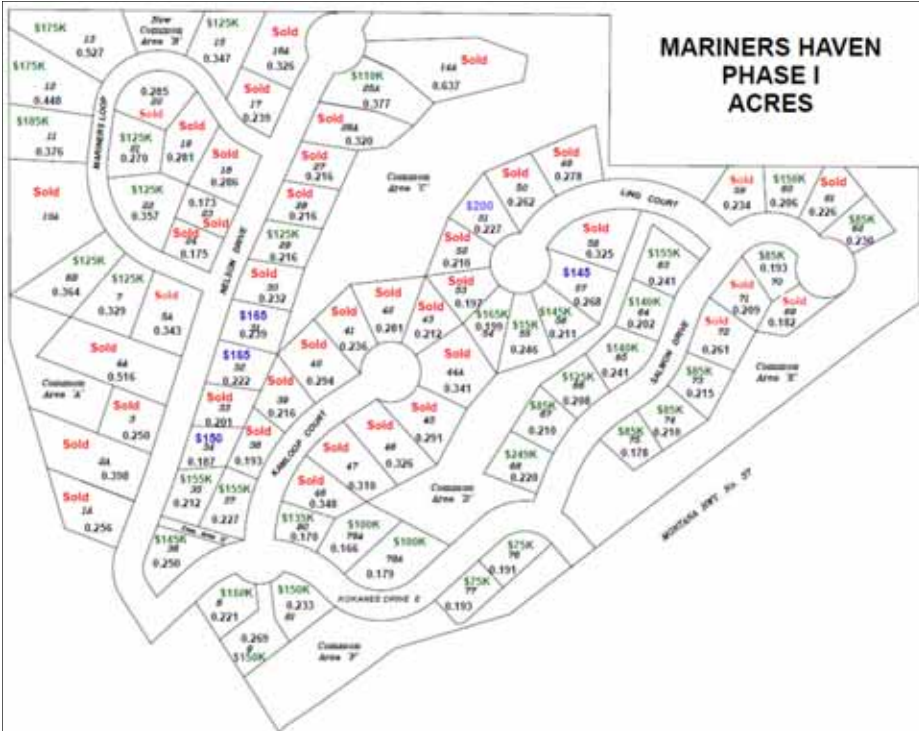

Lake Kooconusa

Abayance Bay Marina

**Abayance Bay Marina on Lake Kooconusa** with over 180 boat slips on 3 sheltered docks. The Marina offers a full range of services including a boat ramp, onsite maintenance facility, fuel, marina store, boat rentals, comfort station, concierge boat services, long term trailer storage and dry storage during the winter months.

Located in Rexford, Montana 3.5 to 4 hours southwest of Calgary, Alberta and 15 minutes from the Canadian / U.S. border, the marina provides access to miles of beaches, unspoiled wilderness, boating, jet skiing, waterskiing, fishing and just relaxing in the Rocky Mountains of Montana.

Rexford, Montana

**Mariners Haven on Lake Kooconusa** is located next to the village of Rexford, Montana in the extreme Northwest corner of Montana. Phases II and III of Mariners Haven have been completed and Phase I is currently being developed. There are 81 lots in Phase One varying in size from 0.17 acre to 0.93 acres. Lots in Mariners Haven start as low as \$65K.

Lots are also available in **Phases II & III**. RV's, mobile/modular homes as well as 2 to 3 bedrooms homes are allowed in Mariners Haven. Most lots are fully serviced and ready to occupy. Some lots have boat slips in the Marina